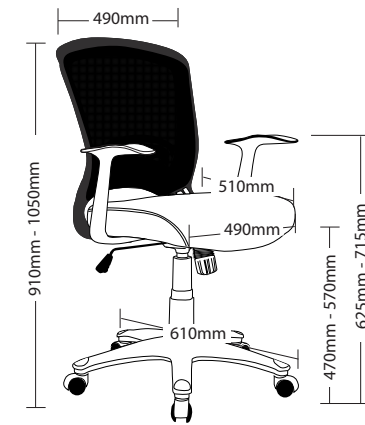

- » Adjustable seat height
- » Adjustable weight tension
- » 600mm Heavy duty 5 star base
- » Fixed arms
- » Butterfly mechanism
- » 4 Year warranty
- » Weight limit is 120kg

INTRO

INTRO-BLACK

INTRO-BLUE

INTRO-RED

INTRO-GREEN

SIZE

INTRO

INSTRUCTIONS OF USE